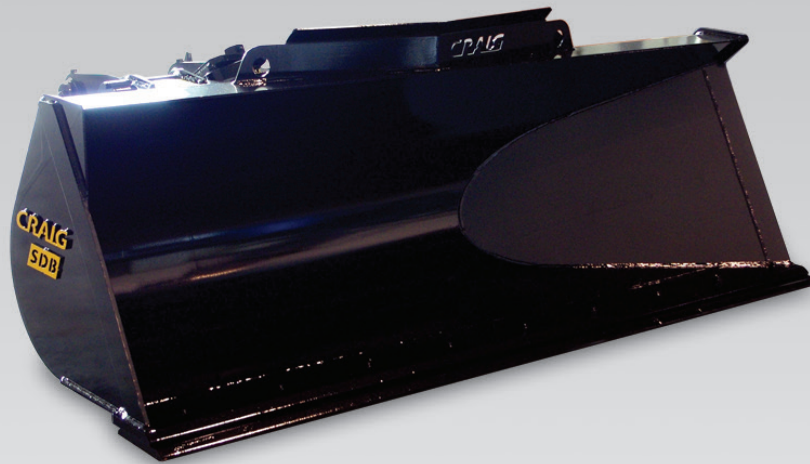

BH-SDB
SIDE DUMP BUCKET

Working in tight quarters? The Craig Side Dump Bucket is for you. Designed to work safely with your specific machine, the Side Dump Bucket allows conventional loading and lateral unloading for material. Simply pull up beside the truck or trench and dump the bucket sideways hydraulically. Eliminates excess loader travel and lost time.

- Boxed back frame offers superior strength and rigidity
- Equipped with a rugged 4" cushion head cylinder
- Available in Craig Quik Key, OEM coupler and Pin-on configurations
- Available in left hand dump (standard) or right hand dump (optional)
- Mechanical side dump lock mechanism standard. Optional hydraulic lock mechanism by request
- Optional third valve required on machine