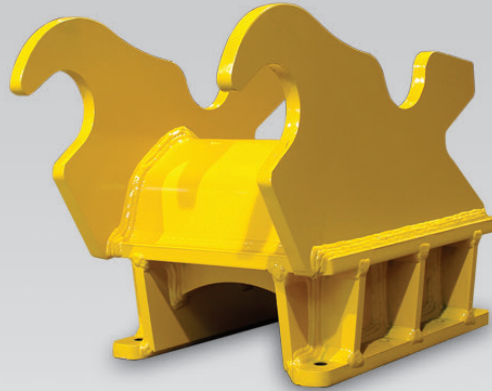

EXF-HA
HAMMER/COMPACTOR ADAPTER

Available for all makes and models of hydraulic hammers and plate compactors.

- Available in Wedge Lock, Pin-on, S Series, or Manual Bar Lock lugging

Hartland Office

96 McLean Avenue
Hartland, NB
E7P 2K5 Canada